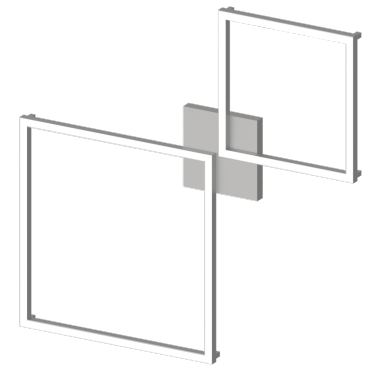

QUADRA Q3

Q.QY3.

Design lamp made entirely of decorated aluminium. Suitable as primary lighting in residential, commercial and communal spaces. Excellent lumen/watt ratio. Can be ceiling or wall mounted with screw-fixed base.

LED SMD2835 CRI>90

Power: 67W

Lumen: 8000 lm

Constant voltage supply 24Vdc

Power supply included and built in

MADE IN ITALY

BASIC CODES

Q.QY3.

CEILING ROSE FINISHES

- ☐ 1 White
- ☐ 2 Matt black
- ☐ 7 Brushed aluminium

PROFILE FINISHES

- ☐ 1 White
- ☐ 2 Matt black
- ☐ 7 Brushed aluminium

LED COLOUR

- ☐ **BN** 4000K
- ☐ **BC** 3000K
- ☐ **CC** 2700K

DIFFUSER

- ☐ **M** MICROPRISMATIC
- ☐ **S** BRUSHED

POWER SUPPLY

- ☐ **N** ON/OFF
- ☐ **P** PUSH
- ☐ **D** DALI

Code example:

QUADRA Q3 + White ceiling rose + brushed aluminium profile + 4000K + Microprismatic diffuser + DALI = Code: Q.QY3.17BNMD