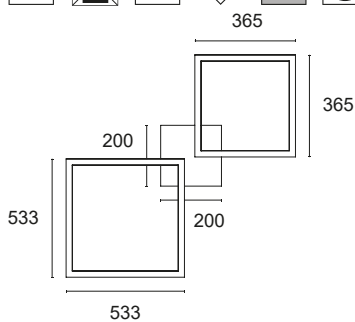

LED SMD2835 CRI>90

Power: 67W

Lumen: 8000 lm

Constant voltage supply 24Vdc

Power supply included and built in

 **MADE IN ITALY**

**BASIC CODES**

**Q.QY3.**