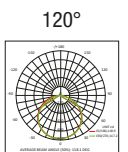

LED SMD2835 CRI>90

Power: 67W

Lumen: 8000 lm

Constant voltage supply 24Vdc

Power supply included and built in

 **MADE IN ITALY**

**BASIC CODES**

**Q.QY3.**